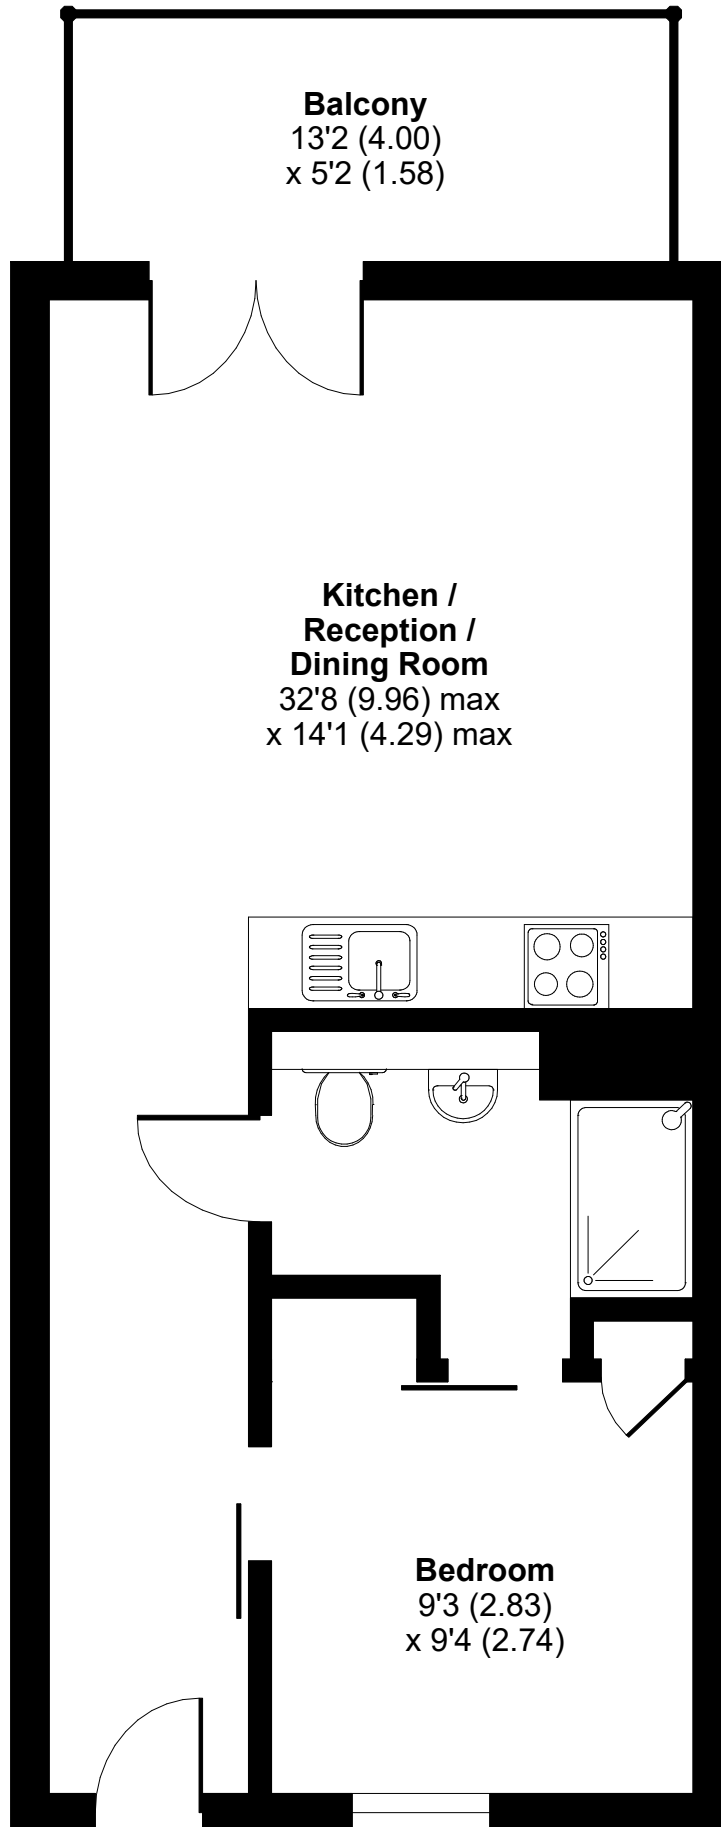

District Lofts, Happy Walk, Leeds, LS9

Approximate Area = 457 sq ft / 42.5 sq m

For identification only - Not to scale

FIFTH FLOOR